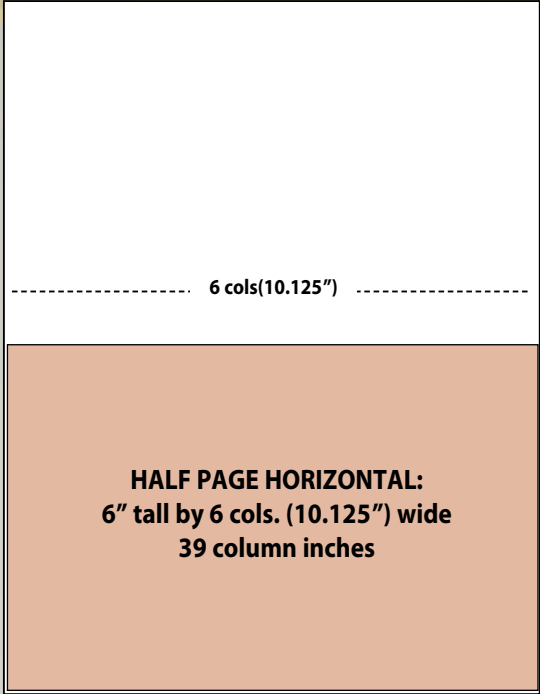

ROP Ad Sizes 2010

FULL PAGE:
12" tall by
6 cols. (10.125") wide
78 column inches

HALF PAGE VERTICAL:
12" tall by
3 cols. (5") wide
39 column inches

CARIBBEAN BUSINESS