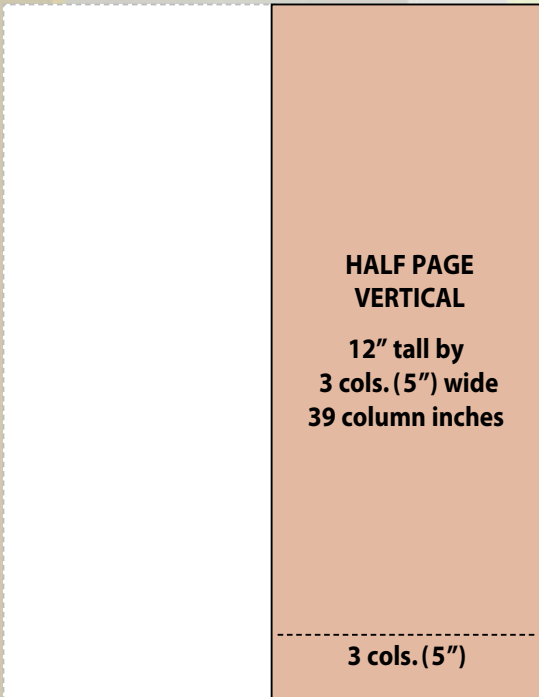

ROP Ad Sizes 2010

FULL PAGE:
12" tall by
6 cols. (10.125") wide
78 column inches

HALF PAGE VERTICAL:
12" tall by
3 cols. (5") wide
39 column inches

CARIBBEAN BUSINESS